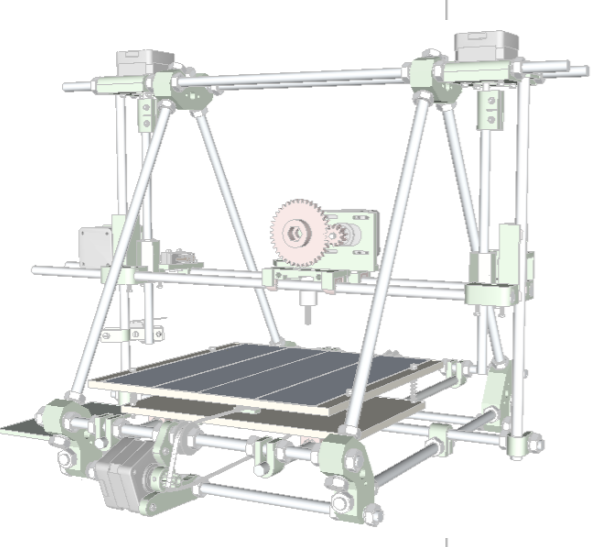

RepRap Family Tree

v4.0 (14-04-2012)

Emmanuel Gilloz

- Working
 - Experimental
 - Concept
 - Other oshw project
 - Commercial
- Common
- - - Less common
... Work in progress

CARTESIAN

XY Head Z Bed

XZ Head Y Bed

X Head YZ Bed

Z Head XY Bed

Delta

Polar

Scara

Powder

UV Resin

Concepts...

Arm