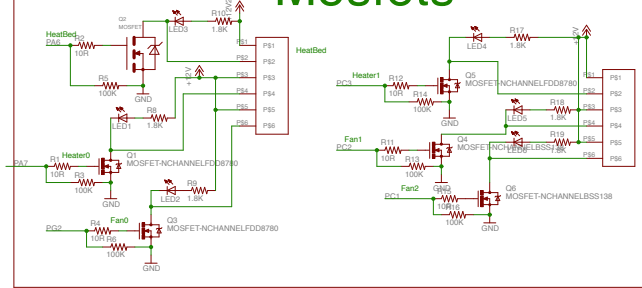

MEGA 2560

USB To TTL

Stepper Drivers

Servos

I2C

Thermistors

Endstops

Power

Mosfets

LCD Sdcard connector