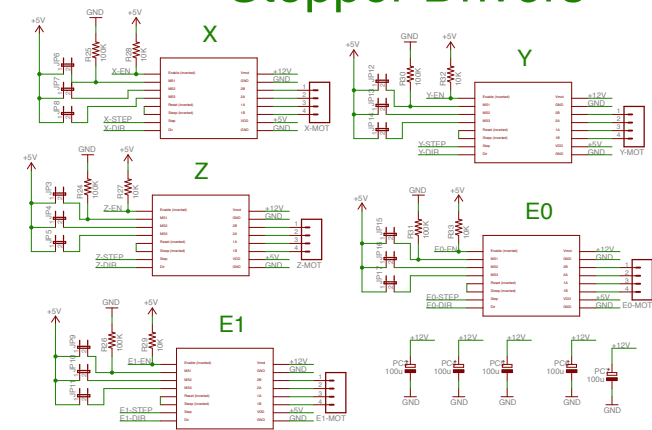

MEGA 2560

USB To TTL

Stepper Drivers

Servos

I2C

Thermistors

Endstops

Power

Mosfets

LCD Sdcard connector