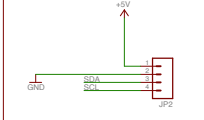

MEGA 2560

USB To TTL

Stepper Drivers

Servos

I2C

Thermistors

Endstops

Power