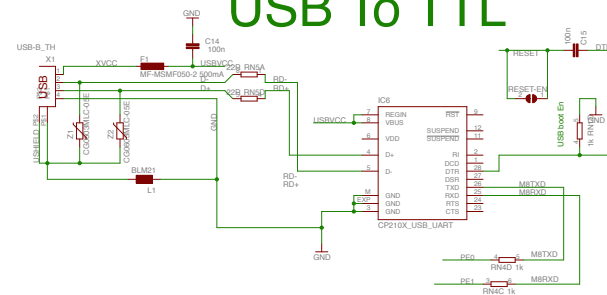

MEGA 2560

USB To TTL

Stepper Drivers

Servos

I2C

Thermistors

Endstops

Power

Mosfets

LCD Sdcard connector