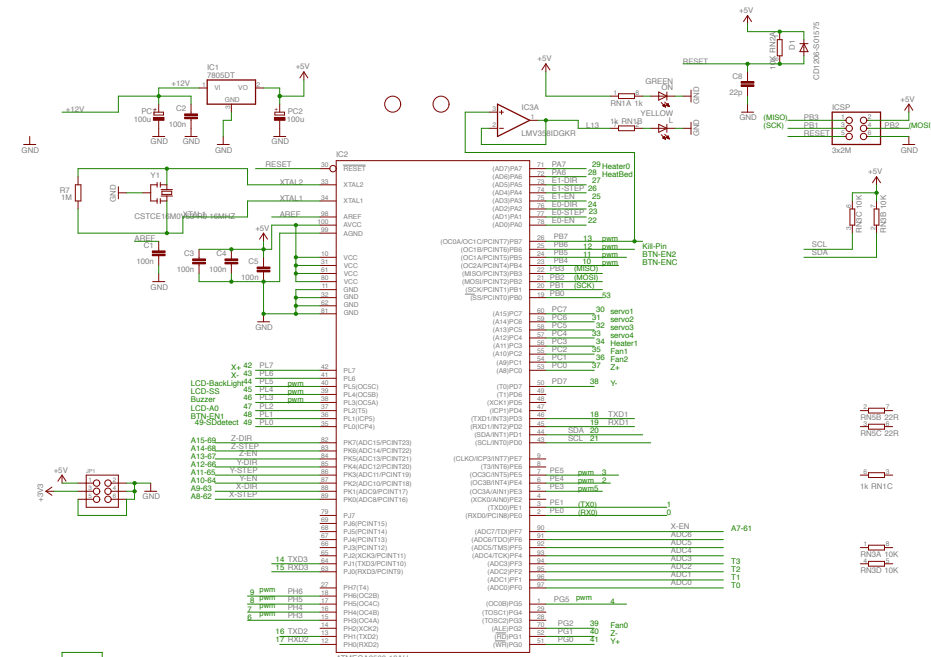

MEGA 2560

USB To TTL

Stepper Drivers

Servos

I2C

Thermistors

Endstops

Power

Mosfets

LCD Sdcard connector